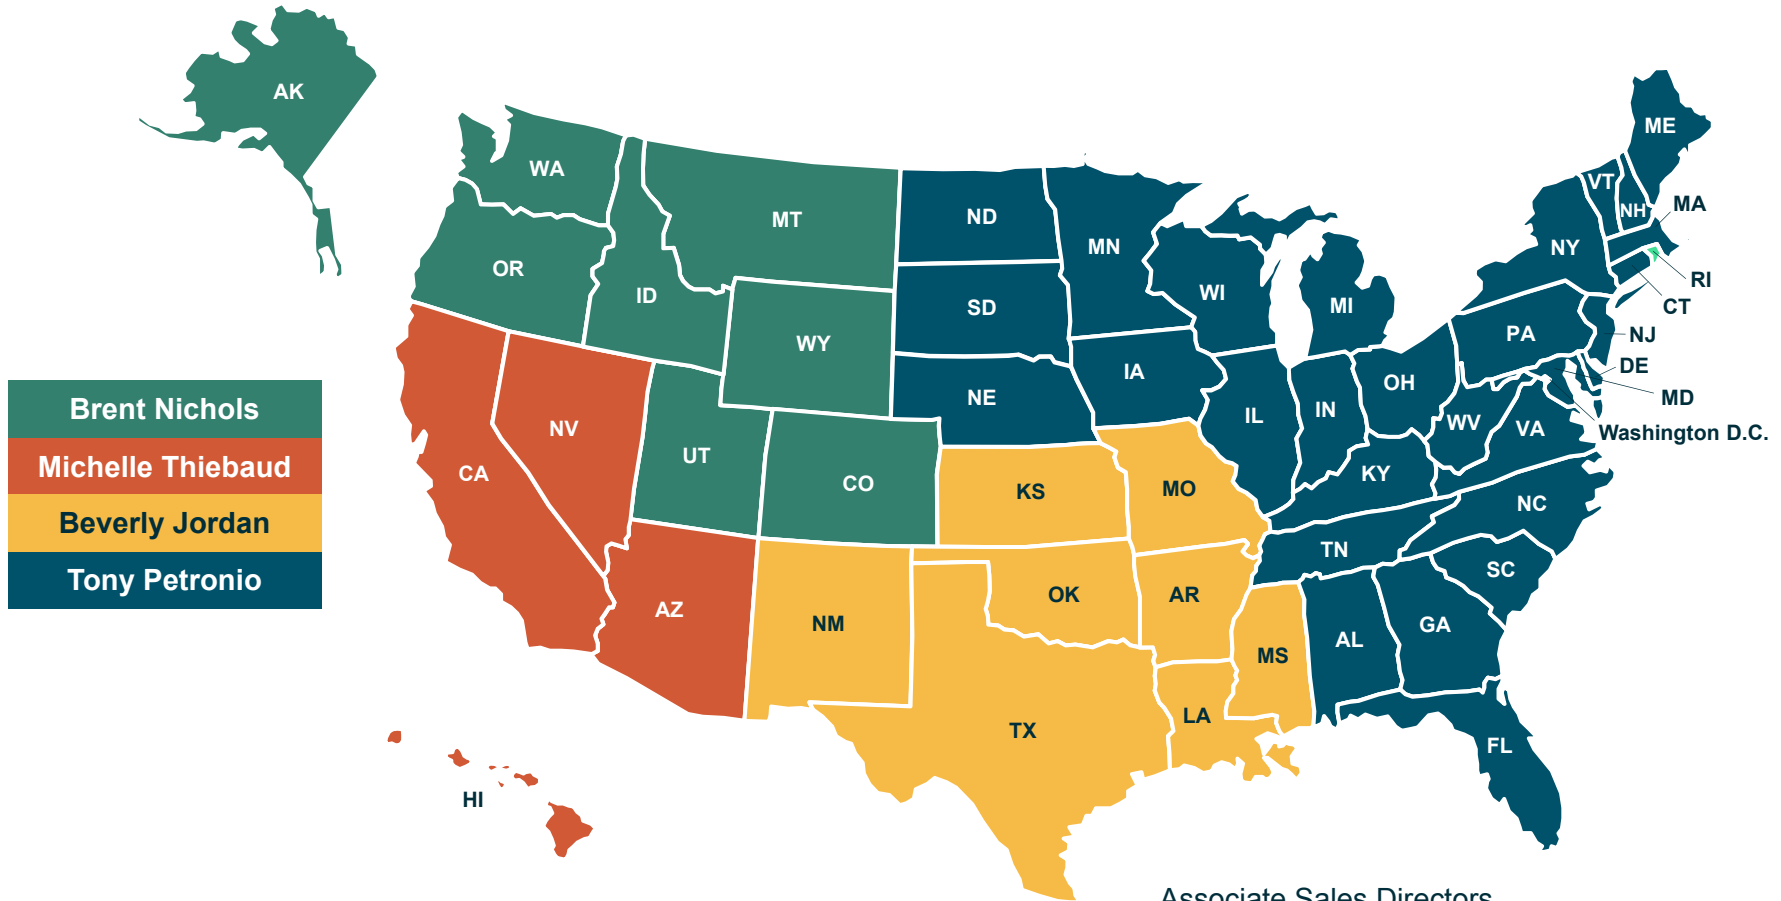

Non-Delegated RSM Territory Map

VP, Division Manager West: Jeff Haar | VP, Division Manager East: Mark Plasters

Associate Sales Directors

Michael Tillman – East Region

Damon Williams – West Region