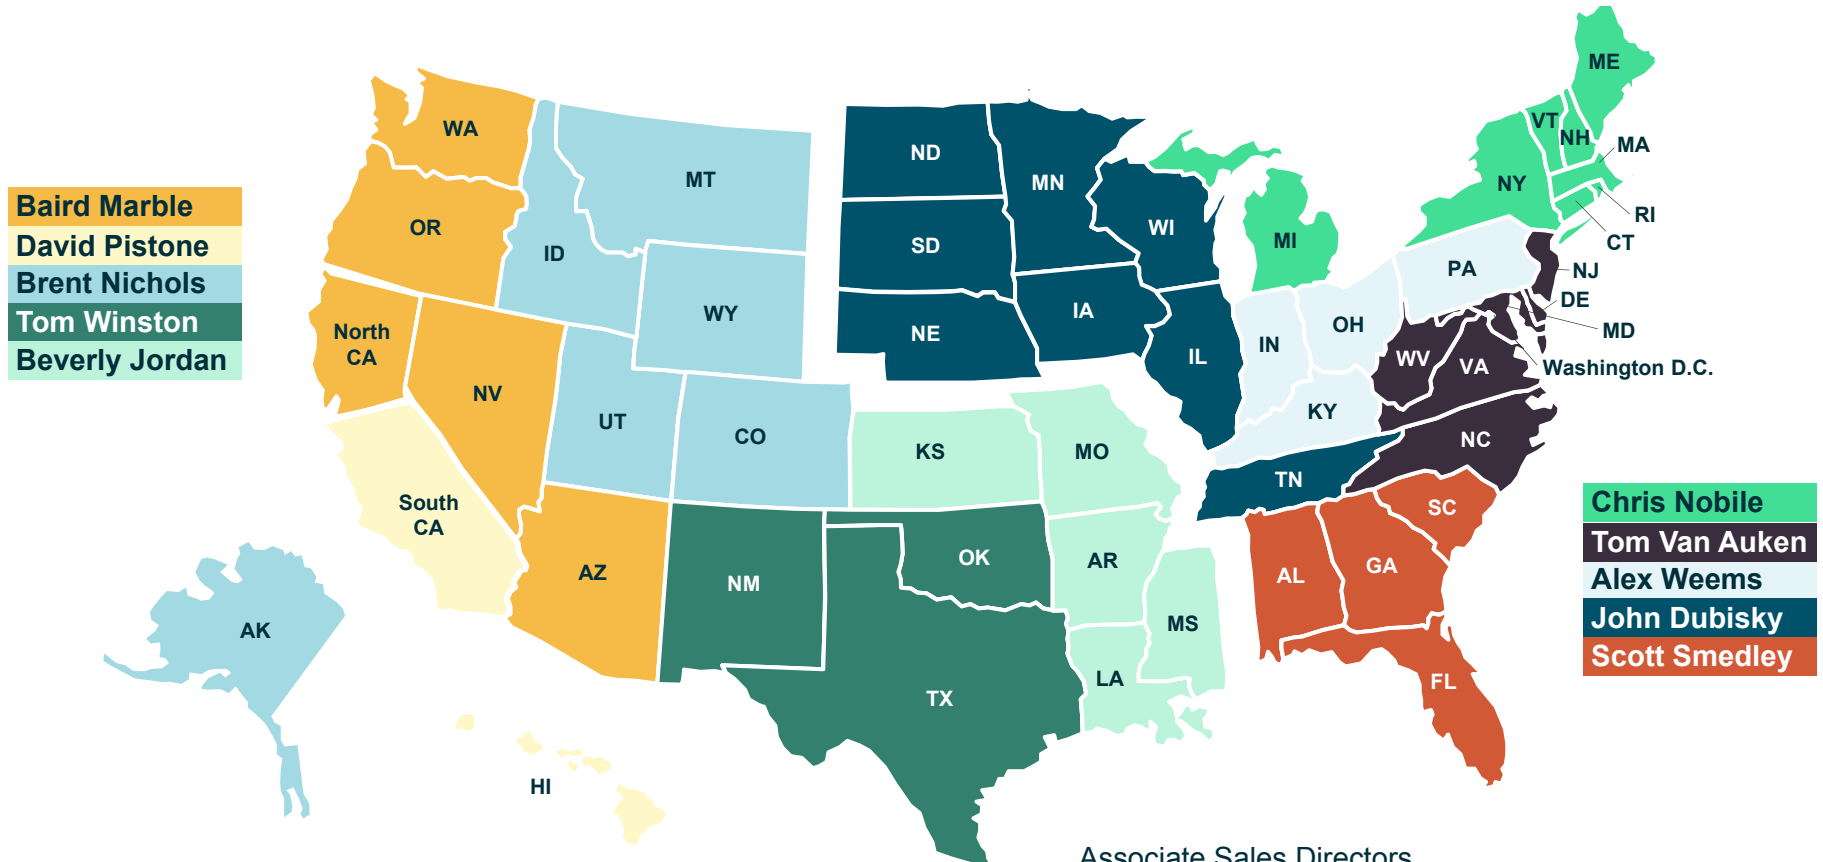

Delegated RSM Territory Map

VP, Division Manager West: Jeff Haar | VP, Division Manager East: Mark Plasters

Associate Sales Directors
Michael Tillman – East Region
Damon Williams – West Region