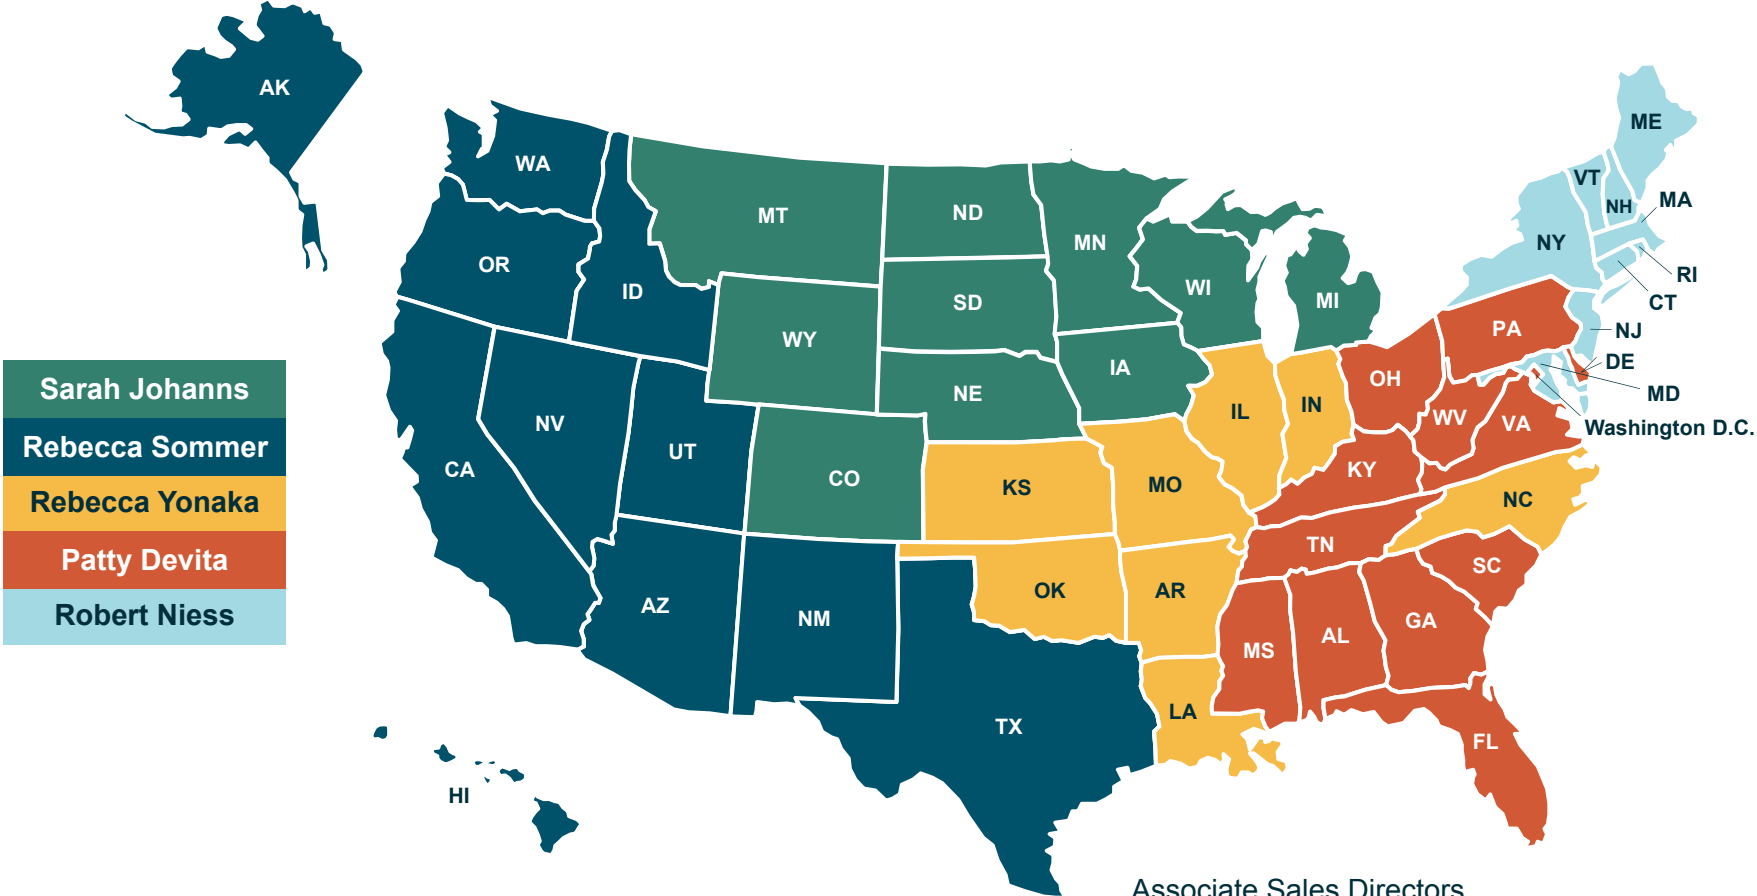

# Bank & Credit Union RSM Territory Map

VP, National Bank and Credit Union: Margaret Chiavini

Associate Sales Directors  
Stacy Meggs  
Michelle Schuchart